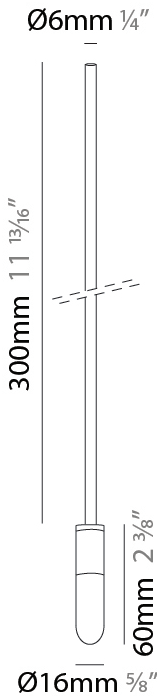

VIENI GIU SUSPENSION

D131584-

base number Finish
Options

- To build a product code in our configurator select the specify button on the base model # product page
- To build a manual product code on this datasheet choose from the options listed below in blue font and add the suffix to the base model #

GENERAL

Series: Vieni Giu
Partner: Knikerboker
Division: Design
Installation: Suspension
Product Type: Pendant
Mounting Location: Ceiling

PHYSICAL

Shape: Cylinder
Diameter (mm): 6
Diameter (in): 1/4
Height (mm): 300
Height (in): 11 ¹³/₁₆
Max. Overall Height (mm): 2000
Max. Overall Height (in): 78 ³/₄
Fixture Finish: EWH / EBK / MAN / COF / PRD / GLD / SBN / MBN / SLF / GLF / CLF / BRL
Fixture Material: Aluminum
Cable Details: 1700mm / 66 15/16" Cable

LED

Color Temperature (°K): 3000
Max. Delivered Lumen (lm): 220
CRI: >85 CRI
Lamp Life (hrs): 50000

OPTICAL

RATINGS AND CERTIFICATIONS

Certified By: Certified for North American Standards
IP rating: IP20

PROJECT	_____
TYPE	_____
SPECIFIER	_____
QUANTITY	_____
DATE	_____

GENERAL

Series: Vieni Giu
 Partner: Knikerboker
 Division: Design
 Installation: Suspension
 Product Type: Pendant
 Mounting Location: Ceiling

PHYSICAL

Shape: Cylinder
 Diameter (mm): 6
 Diameter (in): 1/4
 Height (mm): 400
 Height (in): 15 3/4
 Max. Overall Height (mm): 2000
 Max. Overall Height (in): 78 3/4
 Fixture Finish: EWH / EBK / MAN / COF / PRD / GLD / SBN / MBN / SLF / GLF / CLF / BRL
 Fixture Material: Aluminum
 Cable Details: 1600mm / 63" Cable