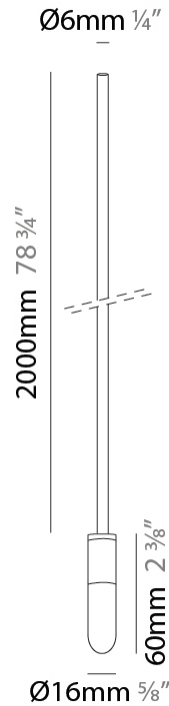

PROJECT
TYPE
SPECIFIER
QUANTITY
DATE

VIENI GIU SUSPENSION

D131589-

base number Finish
Options

1. To build a product code in our configurator select the specify button on the base model # product page
2. To build a manual product code on this datasheet choose from the options listed below in blue font and add the suffix to the base model #

GENERAL

Series: Vieni Giu
Partner: Knikerboker
Division: Design
Installation: Suspension
Product Type: Pendant
Mounting Location: Ceiling

PHYSICAL

Shape: Cylinder
Diameter (mm): 6
Diameter (in): 1/4
Height (mm): 2000
Height (in): 59 1/16
Max. Overall Height (mm): 4000
Max. Overall Height (in): 157 1/2
Fixture Finish: EWH / EBK / MAN / COF / PRD / GLD / SBN / MBN / SLF / GLF / CLF / BRL
Fixture Material: Aluminum
Cable Details: 2000mm / 78 3/4" Cable

ELECTRICAL

Lamp Type: LED
Input Wattage (W): 1.5
Dimming: Non-Dimmable
Driver Included: Yes
Driver Location: Integrated
Driver Type: Constant Voltage - Universal
Driver Class: Class 2
Input Voltage (V): 120 - 277
Output Voltage (V): 12

LED

Color Temperature (°K): 3000
Max. Delivered Lumen (lm): 220
CRI: >85 CRI
Lamp Life (hrs): 50000

OPTICAL

RATINGS AND CERTIFICATIONS

Certified By: Certified for North American Standards
IP rating: IP20