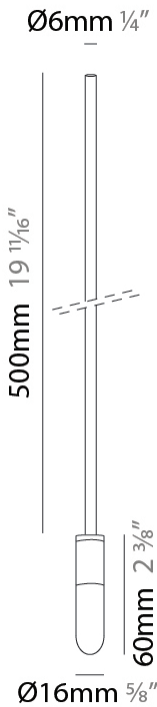

VIENI GIU SUSPENSION

D131586-

base number Finish
Options

1. To build a product code in our configurator select the specify button on the base model # product page
2. To build a manual product code on this datasheet choose from the options listed below in blue font and add the suffix to the base model #

GENERAL

Series: Vieni Giu
Partner: Knikerboker
Division: Design
Installation: Suspension
Product Type: Pendant
Mounting Location: Ceiling

PHYSICAL

Shape: Cylinder
Diameter (mm): 6
Diameter (in): 1/4
Height (mm): 500
Height (in): 19 11/16
Max. Overall Height (mm): 2000
Max. Overall Height (in): 78 3/4
Fixture Finish: EWH / EBK / MAN / COF / PRD / GLD / SBN / MBN / SLF / GLF / CLF / BRL
Fixture Material: Aluminum
Cable Details: 1500mm / 19 11/16" Cable

ELECTRICAL

Lamp Type: LED
Input Wattage (W): 1.5
Dimming: Non-Dimmable
Driver Included: Yes
Driver Location: Integrated
Driver Type: Constant Voltage - Universal
Driver Class: Class 2
Input Voltage (V): 120 - 277
Output Voltage (V): 12

LED

Color Temperature (°K): 3000
Max. Delivered Lumen (lm): 220
CRI: >85 CRI
Lamp Life (hrs): 50000

OPTICAL

RATINGS AND CERTIFICATIONS

Certified By: Certified for North American Standards
IP rating: IP20

PROJECT
TYPE
SPECIFIER
QUANTITY
DATE