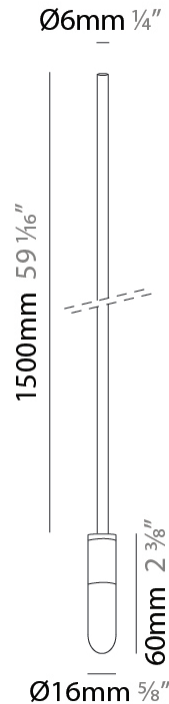

VIENI GIU SUSPENSION

D131588-

base number Finish
Options

1. To build a product code in our configurator select the specify button on the base model # product page
2. To build a manual product code on this datasheet choose from the options listed below in blue font and add the suffix to the base model #

GENERAL

Series: Vieni Giu
Partner: Knikerboker
Division: Design
Installation: Suspension
Product Type: Pendant
Mounting Location: Ceiling

PHYSICAL

Shape: Cylinder
Diameter (mm): 6
Diameter (in): 1/4
Height (mm): 1500
Height (in): 59 1/16
Max. Overall Height (mm): 3000
Max. Overall Height (in): 118 1/8
Fixture Finish: EWH / EBK / MAN / COF / PRD / GLD / SBN / MBN / SLF / GLF / CLF / BRL
Fixture Material: Aluminum
Cable Details: 1500mm / 59 1/16" Cable

ELECTRICAL

Lamp Type: LED
Input Wattage (W): 1.5
Dimming: Non-Dimmable
Driver Included: Yes
Driver Location: Integrated
Driver Type: Constant Voltage - Universal
Driver Class: Class 2
Input Voltage (V): 120 - 277
Output Voltage (V): 12

LED

Color Temperature (°K): 3000
Max. Delivered Lumen (lm): 220
CRI: >85 CRI
Lamp Life (hrs): 50000

OPTICAL

RATINGS AND CERTIFICATIONS

Certified By: Certified for North American Standards
IP rating: IP20

PROJECT
TYPE
SPECIFIER
QUANTITY
DATE